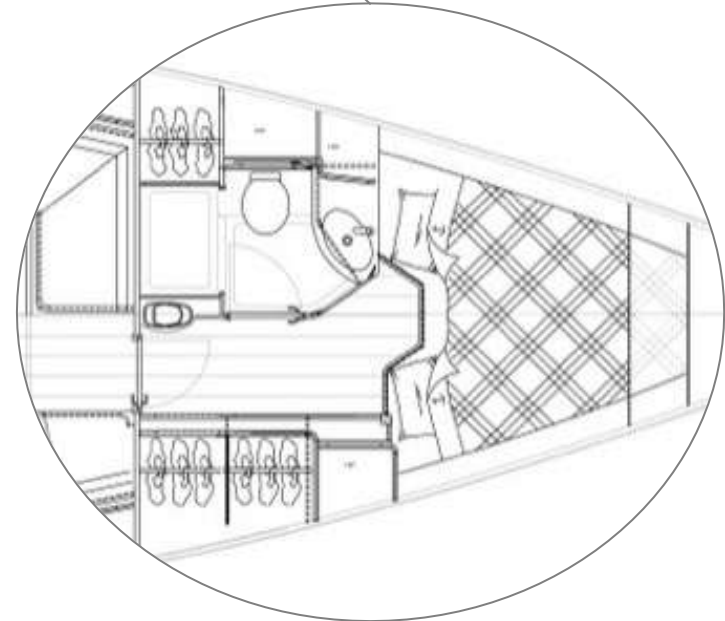

# Najad 451 AC

Optional – Forward facing navigation seat and table

Optional – V-berth including separate shower compartment

NAJAD

## Additional options

Lower cockpit table to arrange sundeck in aft cockpit