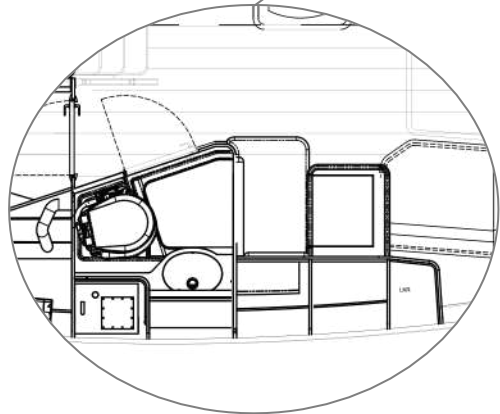

# Najad 451 AC

Optional – Forward facing navigation seat and table

Optional – V-berth including separate shower compartment

NAJAD